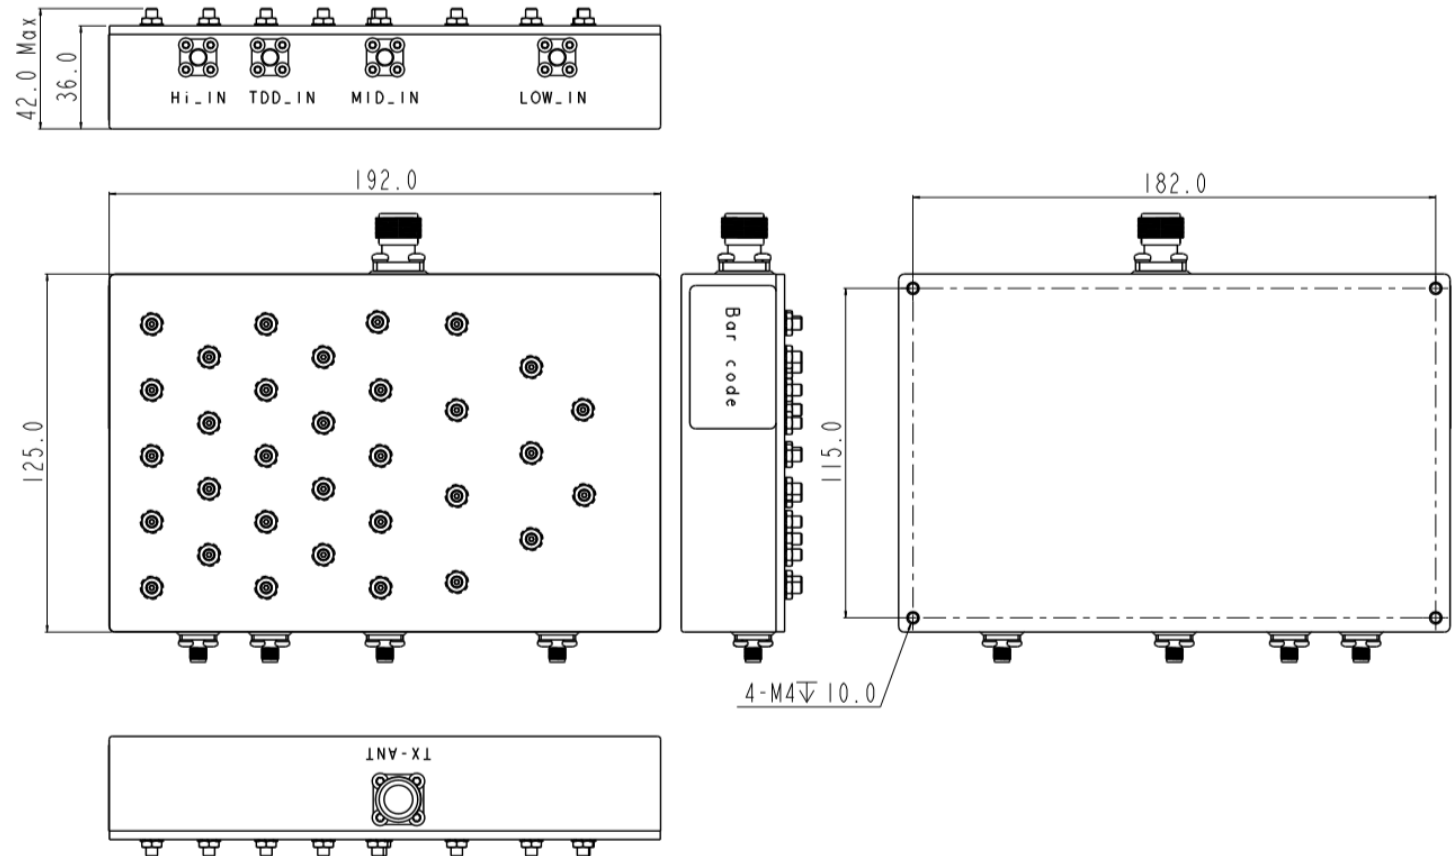

Mechanical specification

Parameter	Specifications
Dimension	LxWxH: 192mm x 125mm x 36mm (42mm Max)
Connectors	Hi_IN/ TDD_IN/ MID_IN/ LOW_IN: SMA-Female
Finish	ANT: N-Female
Finish	Silver
Notes	Material shall be RoHS 6/6

Outline