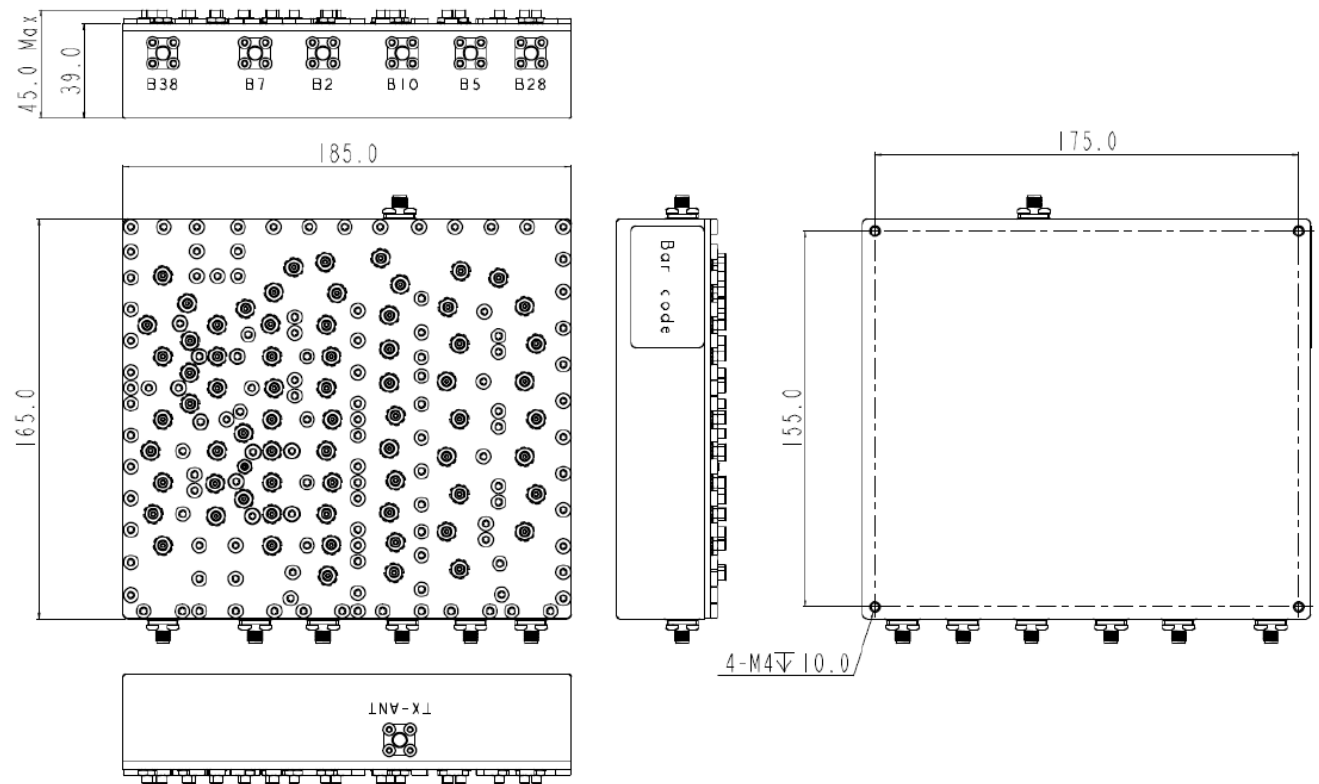

Apex Microwave Co. LTD

Web: www.apextech-mw.com E-mail: sales@apextech-mw.com TEL: +86-28-85555062

Add: Yuehu Technology Center, Wuhou District, Chengdu, Sichuan, China

	2575-2615MHz	≥35dB@ 2575-2615MHz		≥35dB@ 2575-2615MHz		≥20dB@ 2625-2690MHz
Average power	≤2dBm (TX-ANT:≤5dBm)					
Peak power	≤12dBm (TX-ANT:≤15dBm)					
Impedance	50 Ω					

Mechanical specification

Parameter	Specifications
Dimension	LxWxH:185 mm x165 mm x39 mm (45mm Max)
Connector	SMA-Female
Finish	Silver
Notes	Material shall be RoHS 6/6

Outline